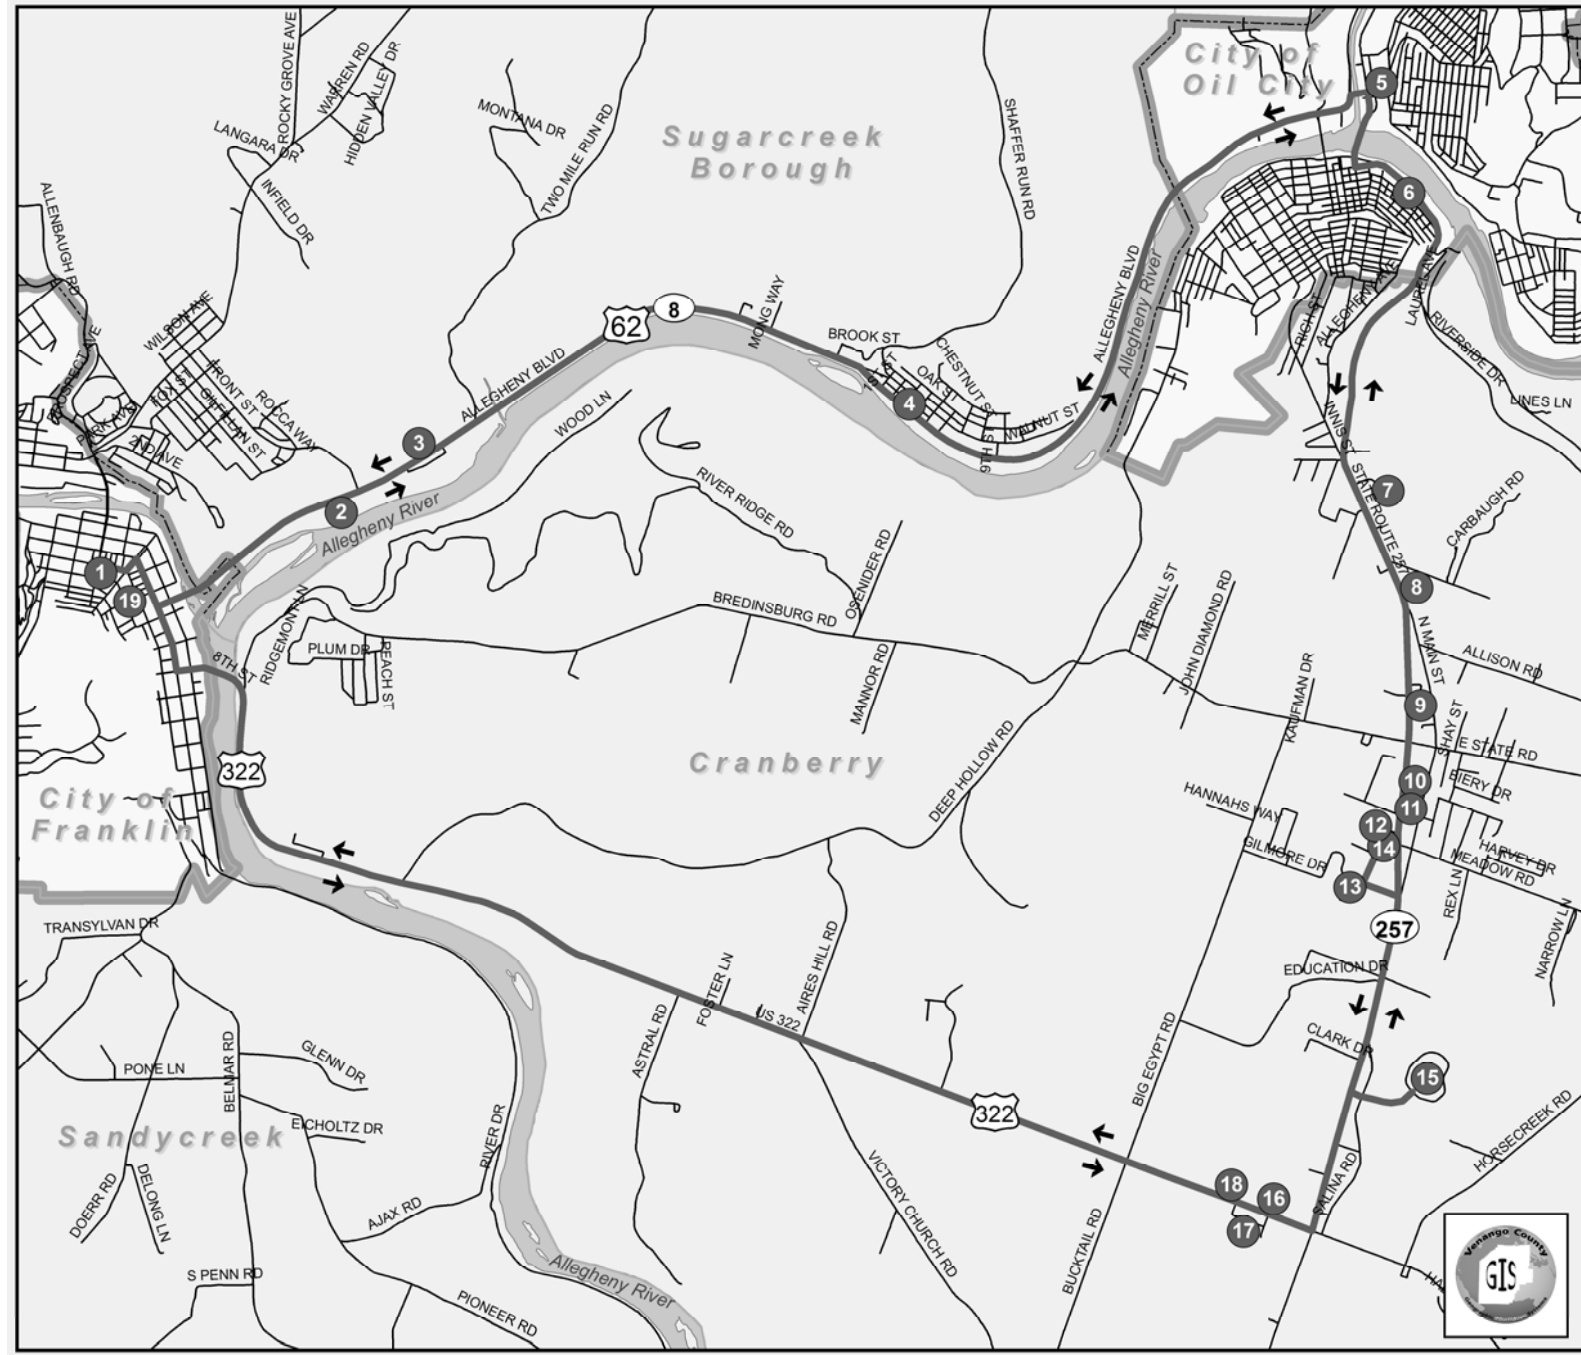

***Note:** Saturday Route will begin 1 hour later and end 1 hour earlier.

***Bus Schedules and maps can also be found at www.co.venango.pa.us/

Saturday Route will not stop at :

Pennwood, Open MRI Center, Summit, Hope Pediatrics, Adagio Heath, Seneca Commons, Meadow Rd/257, DMV, and Tractor Supply

***Please Note:** Seneca DMV Stop will only be on Tuesdays and Wednesdays

NO BUS SERVICES:

* NEW YEAR'S DAY

* MEMORIAL DAY

*THANKSGIVING DAY

* 4TH OF JULY

* LABOR DAY

*CHRISTMAS DAY

Venango County Public Transportation

FRANKLIN-CRANBERRY- OIL CITY

Blue Route

Valid Dates: 02/08/16—05/31/16

***Bus Schedules and maps can also be found at www.co.venango.pa.us/

ALL SCHEDULED BUS TIMES ARE APPROXIMATE (REVISED 02/2016)